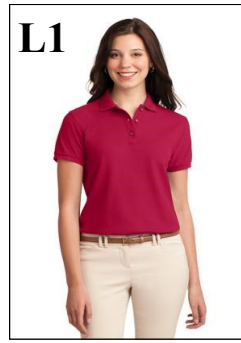

St. Paul's
LUTHERAN SCHOOL

SCHOOL UNIFORM ORDER FORM

2017-2018

PPM Embellishment Division
410-838-8821 *ask for Anne*
anne@ppmems.com

#	Item #	Description	Sizes	Price	Available Colors
C1	Y500	Youth Silk Touch Polo	XS-XL	\$14.00	Red/Black/White
C2	YG503	Girl's Silk Touch "Peter Pan Collar" Polo	XS-XL	\$15.00	Red/Black/White
C3	Y500LS	Youth Silk Touch Long-Sleeve Polo	XS-XL	\$17.00	Red/Black/White
T1	CAR500	Toddler Cotton Polo	2T-5T	\$13.00	Red/Black/White
T2	CAR500LS	Toddler PolyCotton Long-Sleeve Polo	2T-5T	\$16.00	Red/White
T3	P307DI	Toddler Pull-On Pants	2T-4T	\$15.00	Khaki/Navy
M1	K500	Men's Silk Touch Polo	XS- 2XL-6XL	\$16.00 \$20.00	Red/Black/White
M2	K500LS	Men's Silk Touch Long-Sleeve Polo	XS-XL 2XL-6XL	\$22.00 \$25.00	Red/Black/White
M3	K8000	Men's EZCotton Polo	XS-XL 2XL-6XL	\$20.00 \$25.00	Red/Black/White
L1	L500	Ladies Silk Touch Polo	XS-XL 2XL-6XL	\$16.00 \$20.00	Red/Black/White
L2	L562	Ladies Silk Touch 3/4 Sleeve Polo	XS-XL 2XL-4XL	\$22.00 \$25.00	Red/Black/White
L3	L500LS	Ladies Silk Touch Long-Sleeve Polo	XS-XL 2XL-6XL	\$22.00 \$26.00	Red/Black/White
L5	S547DI	Ladies 9" Flat Front Shorts	4-16	\$21.00	Khaki/Navy
G1	KT312	Girl's Faux Wrap Skort	4-6X girls 7-16 juniors	\$18.99 \$19.99	Khaki/Navy
G2	S254DI	Girl's Classic Shorts	4-6X girls 7-20 juniors	\$15.00 \$17.00	Khaki/Navy
G3	S333DI	Girl's Flat Front Pants	4-6X reg. 4-6X slim 7-14 reg. 16-20 reg. 7-20 slim	\$17.00 \$18.00 \$19.00 \$21.00 \$19.00	Khaki/Navy/Black
B2	S328DI	Boy's Flat Front Shorts	4-7 8-20	\$15.00 \$18.00	Khaki/Navy/Black
B3	S299DI	Boy's Flat Front Pants	4-7 reg. 8-20 reg. 4-14 slim 8-20 reg.	\$16.00 \$21.00 \$17.00 \$23.00	Khaki/Navy/Black
B4	S310DI	Boy's FlexWaist Flat Front Pants	4-7/8-20	\$19.00	Khaki/Navy
B5	S592DI	Boy's Original Fit Pants	8-20	\$23.00	Khaki/Navy/Black